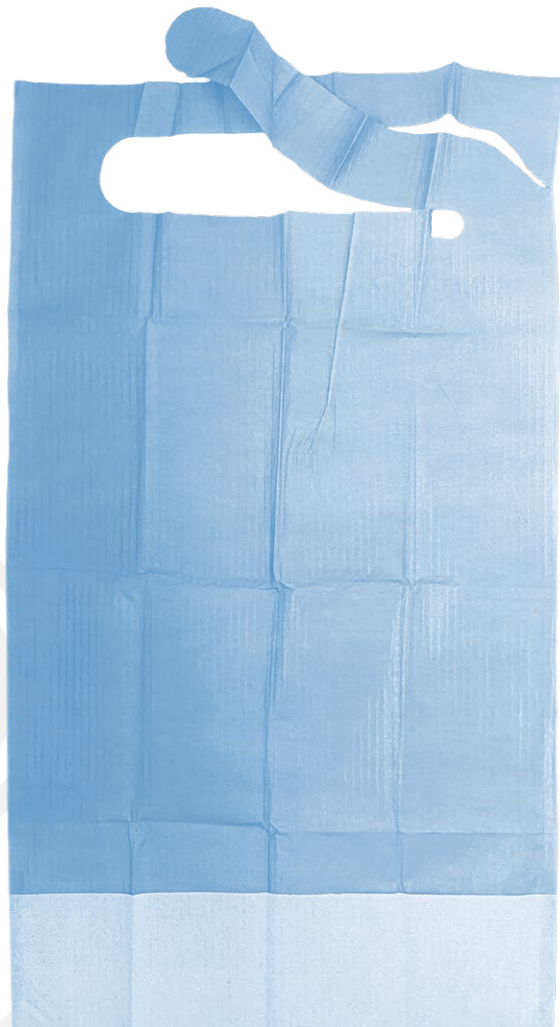

BIB

WATERPROOF BIB WITH POCKET

PPE

CODE NM-AB3660

• CAT. I PPE

The bib is made of a layer of light blue recycled paper (18 g/m²) bonded to a blue polyethylene film (10 g/m²).

It measures 37x66 cm.

ONE SIZE FITS ALL / COLOR LIGHT BLUE / BAGS 50 PCS. / CARTON OF 20 BAGS